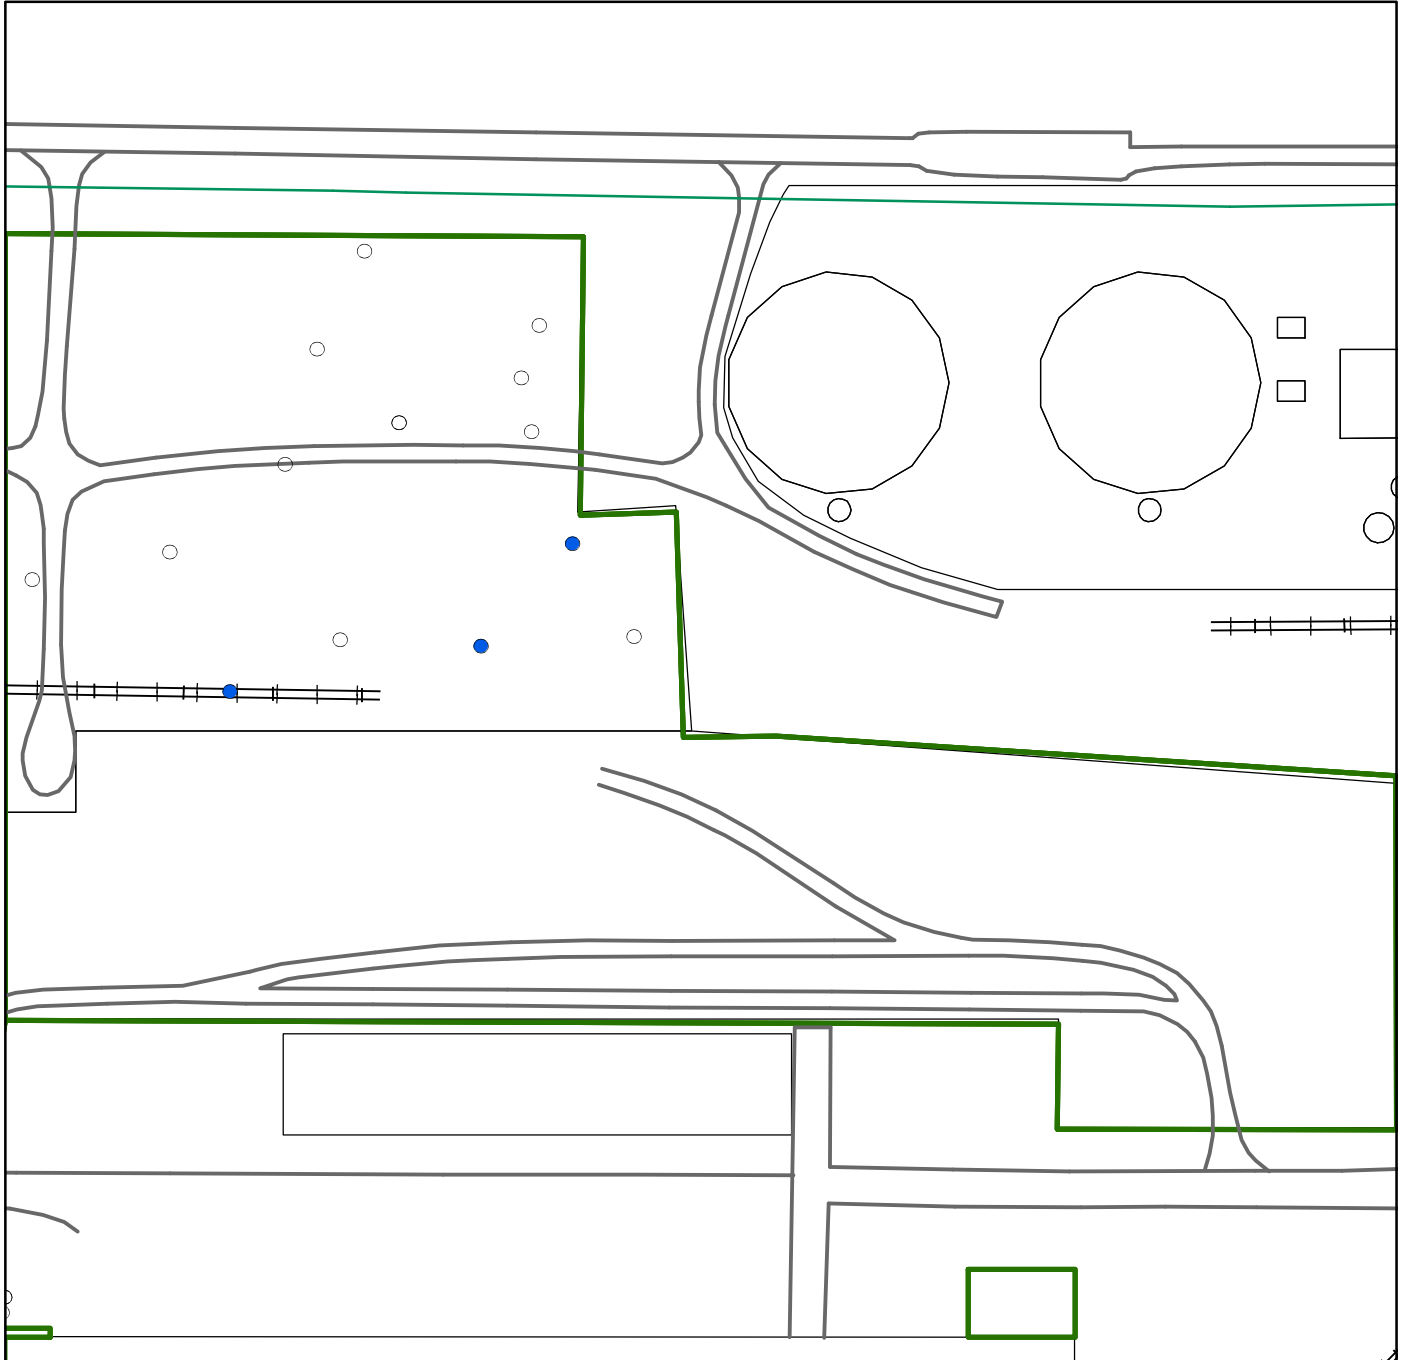

SWMU 015

Legend

- DETECT GREATER THAN ACTION LEVEL
- DETECT GREATER THAN NO ACTION LEVEL
  LESS THAN ACTION LEVEL
- DETECT LESS THAN NO ACTION LEVEL
- ▲ DETECT GREATER THAN BACKGROUND
- NONDETECT

Risk-based action and no action levels taken from
DOE 2001 for the Industrial Worker scenario.
Background values from DOE 2001.

01 20 40 60 80
Feet

PCB-1254