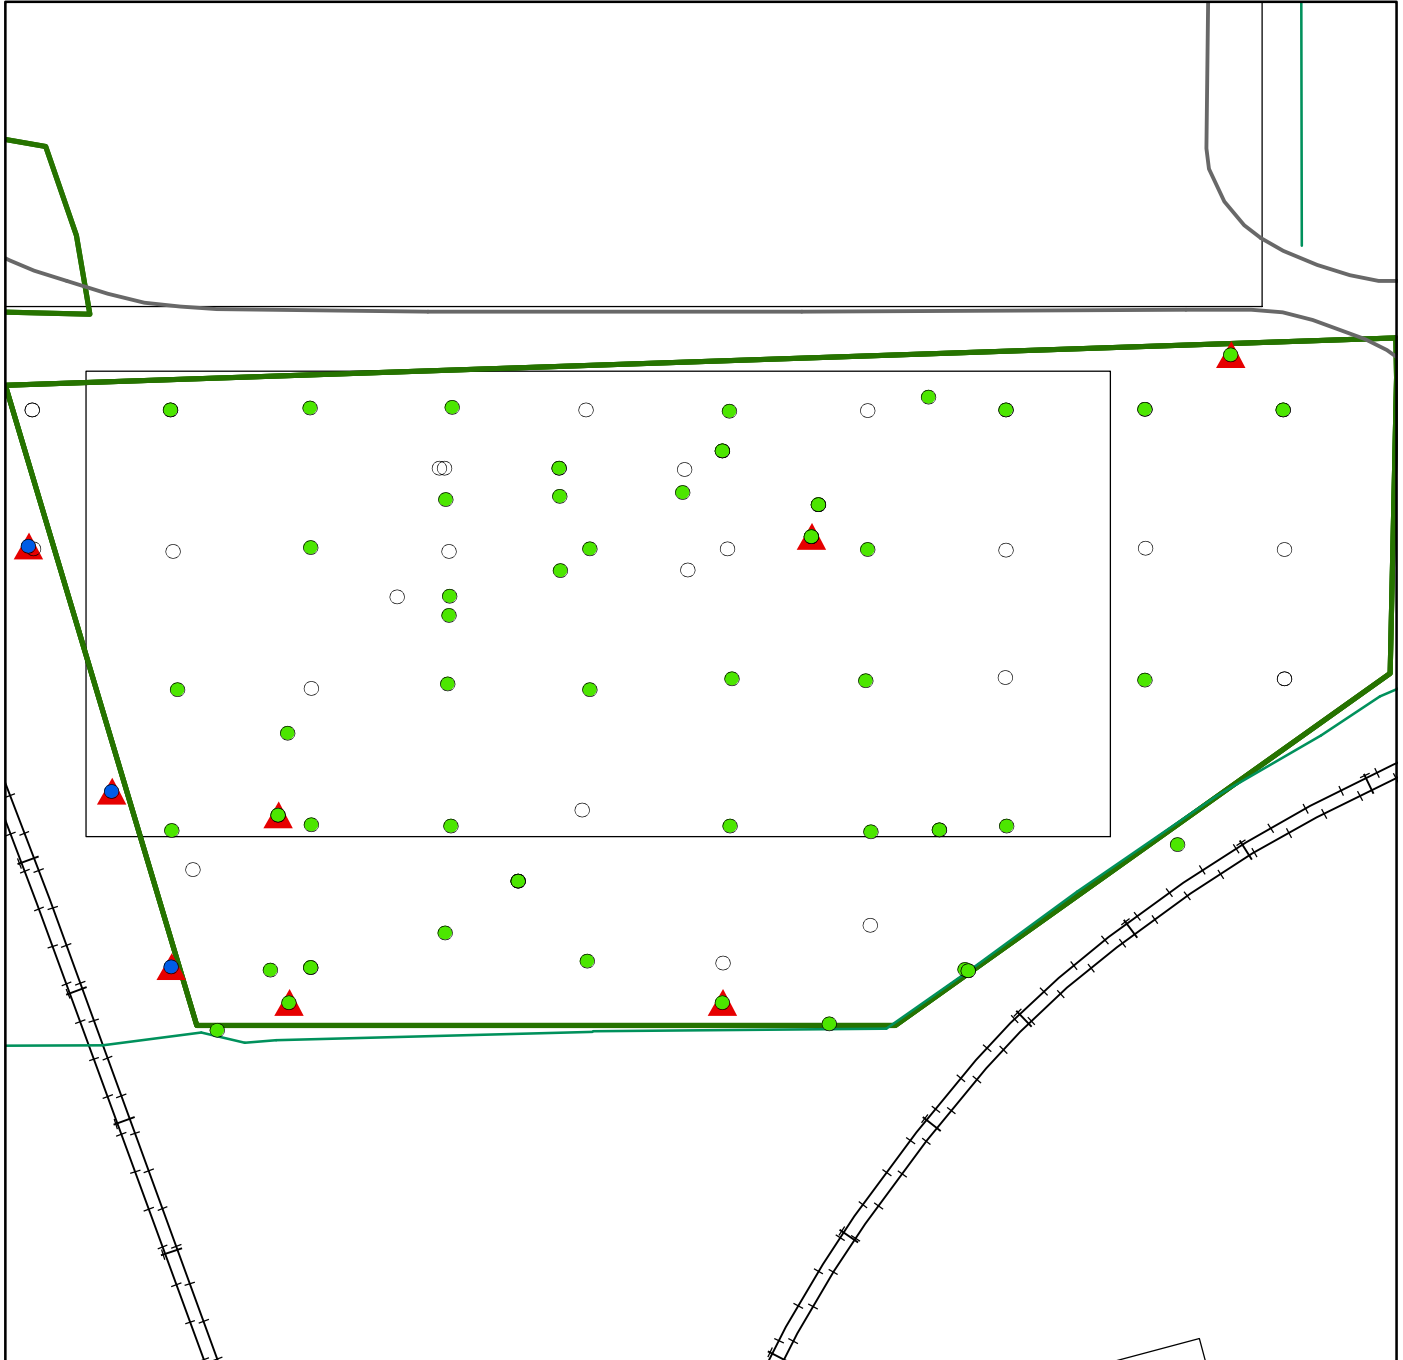

SWMU 001

Legend

- DETECT GREATER THAN ACTION LEVEL
- DETECT GREATER THAN NO ACTION LEVEL
LESS THAN ACTION LEVEL
- DETECT LESS THAN NO ACTION LEVEL
- ▲ DETECT GREATER THAN BACKGROUND
- NONDETECT

Risk-based action and no action levels taken from
DOE 2001 for the Industrial Worker scenario.
Background values from DOE 2001.