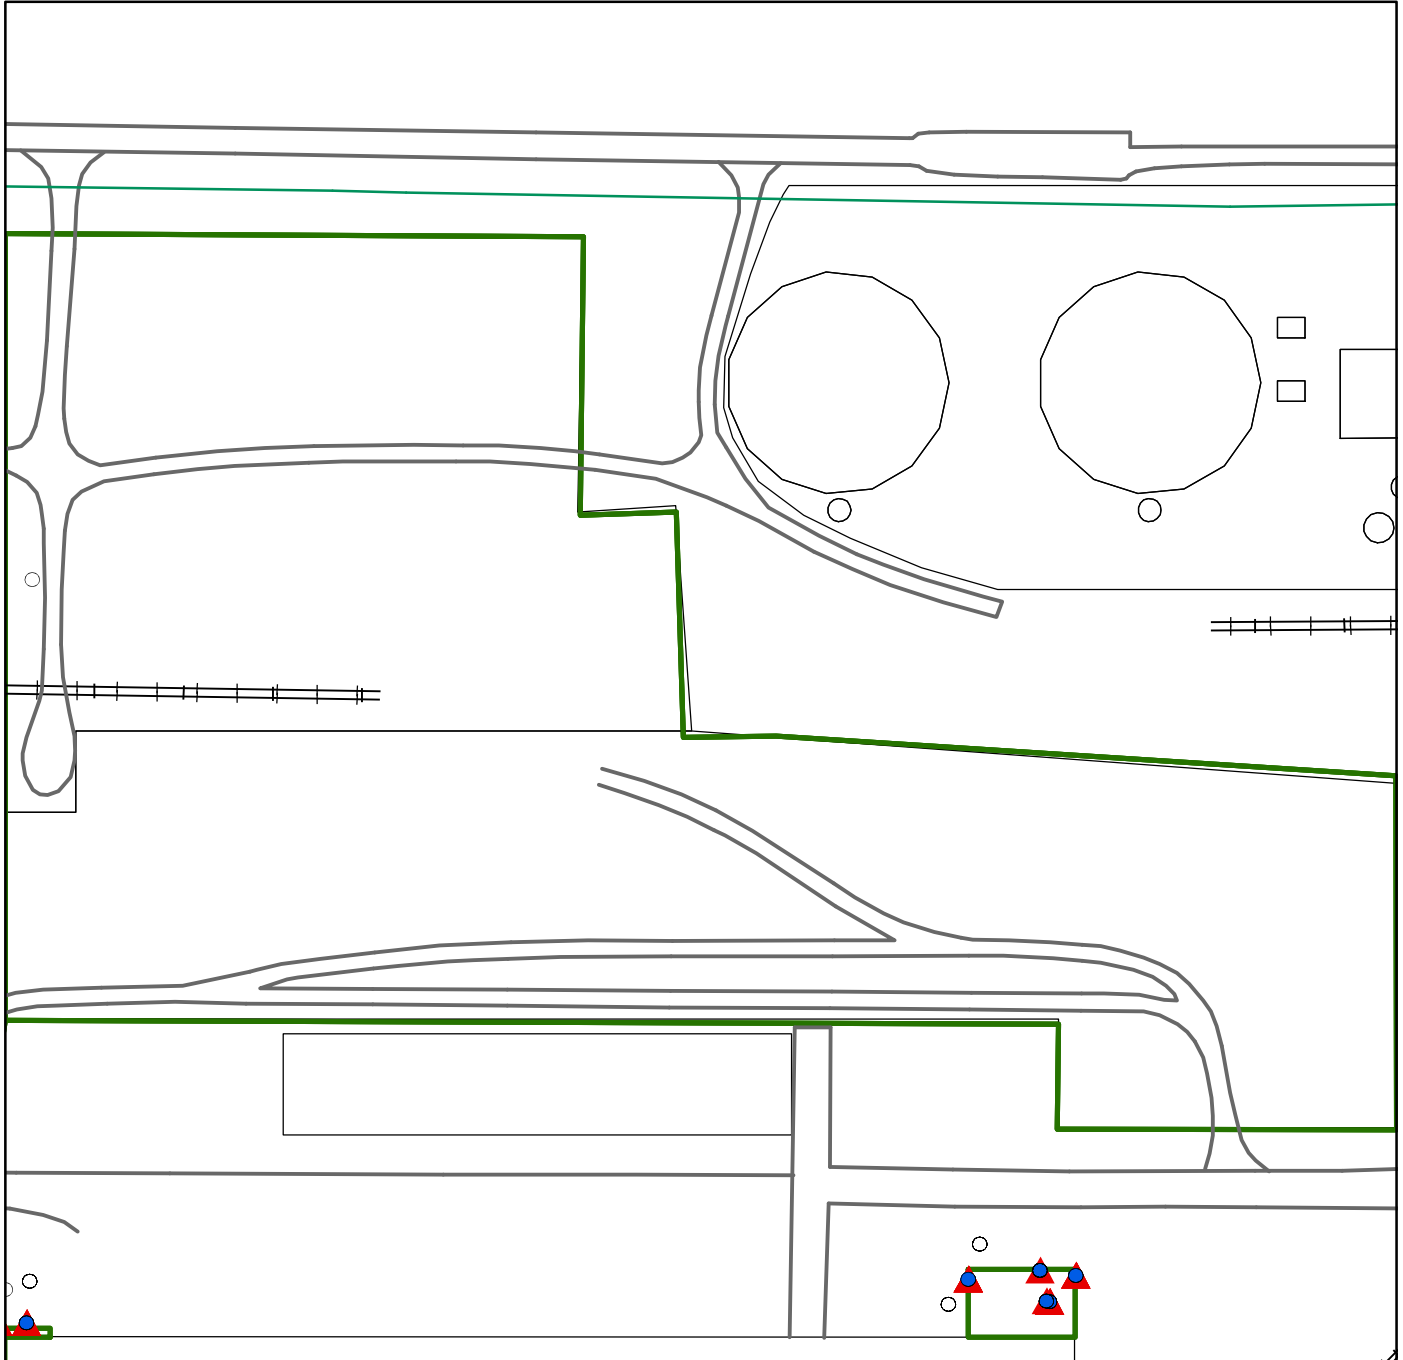

SWMU 015

Legend

- DETECT GREATER THAN ACTION LEVEL
- DETECT GREATER THAN NO ACTION LEVEL
  LESS THAN ACTION LEVEL
- DETECT LESS THAN NO ACTION LEVEL
- ▲ DETECT GREATER THAN BACKGROUND
- NONDETECT

Risk-based action and no action levels taken from
DOE 2001 for the Industrial Worker scenario.
Background values from DOE 2001.

0 20 40 60 80
Feet

Antimony