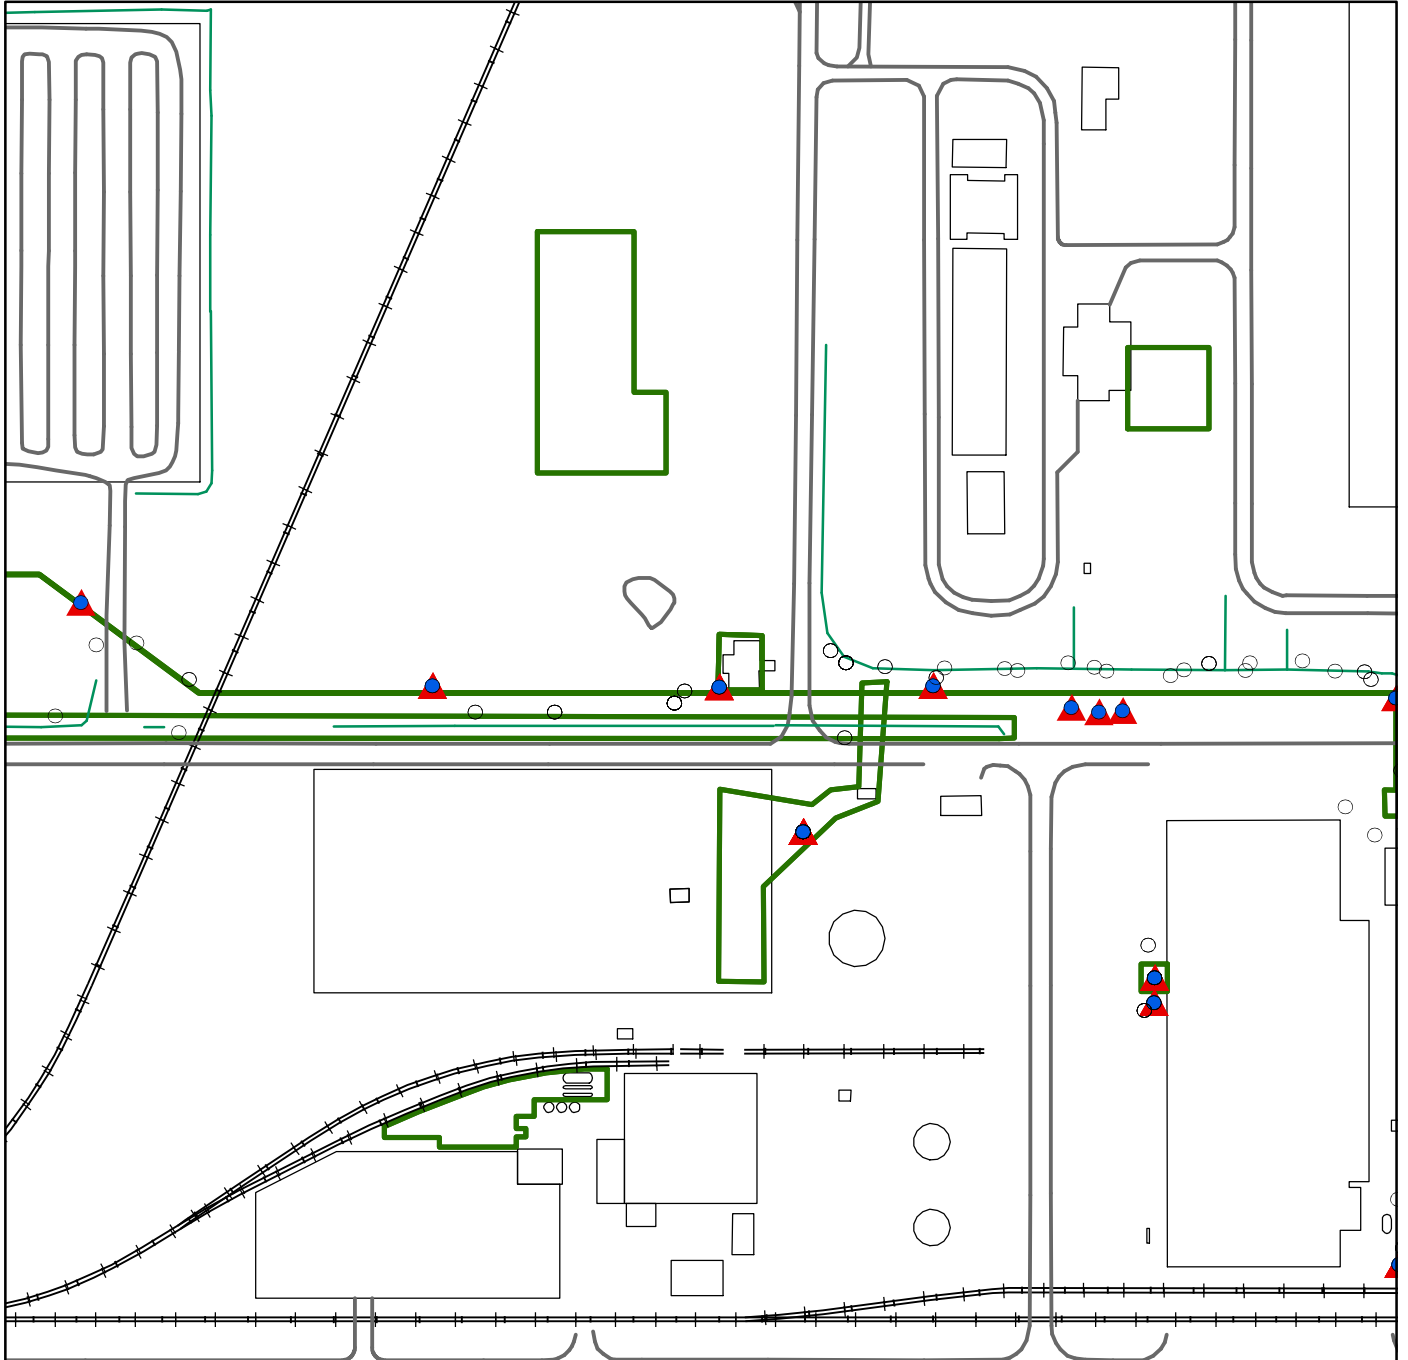

SWMU 026

Legend

- DETECT GREATER THAN ACTION LEVEL
- DETECT GREATER THAN NO ACTION LEVEL
  LESS THAN ACTION LEVEL
- DETECT LESS THAN NO ACTION LEVEL
- ▲ DETECT GREATER THAN BACKGROUND
- NONDETECT

Risk-based action and no action levels taken from
DOE 2001 for the Industrial Worker scenario.
Background values from DOE 2001.

030609020
Feet

Antimony