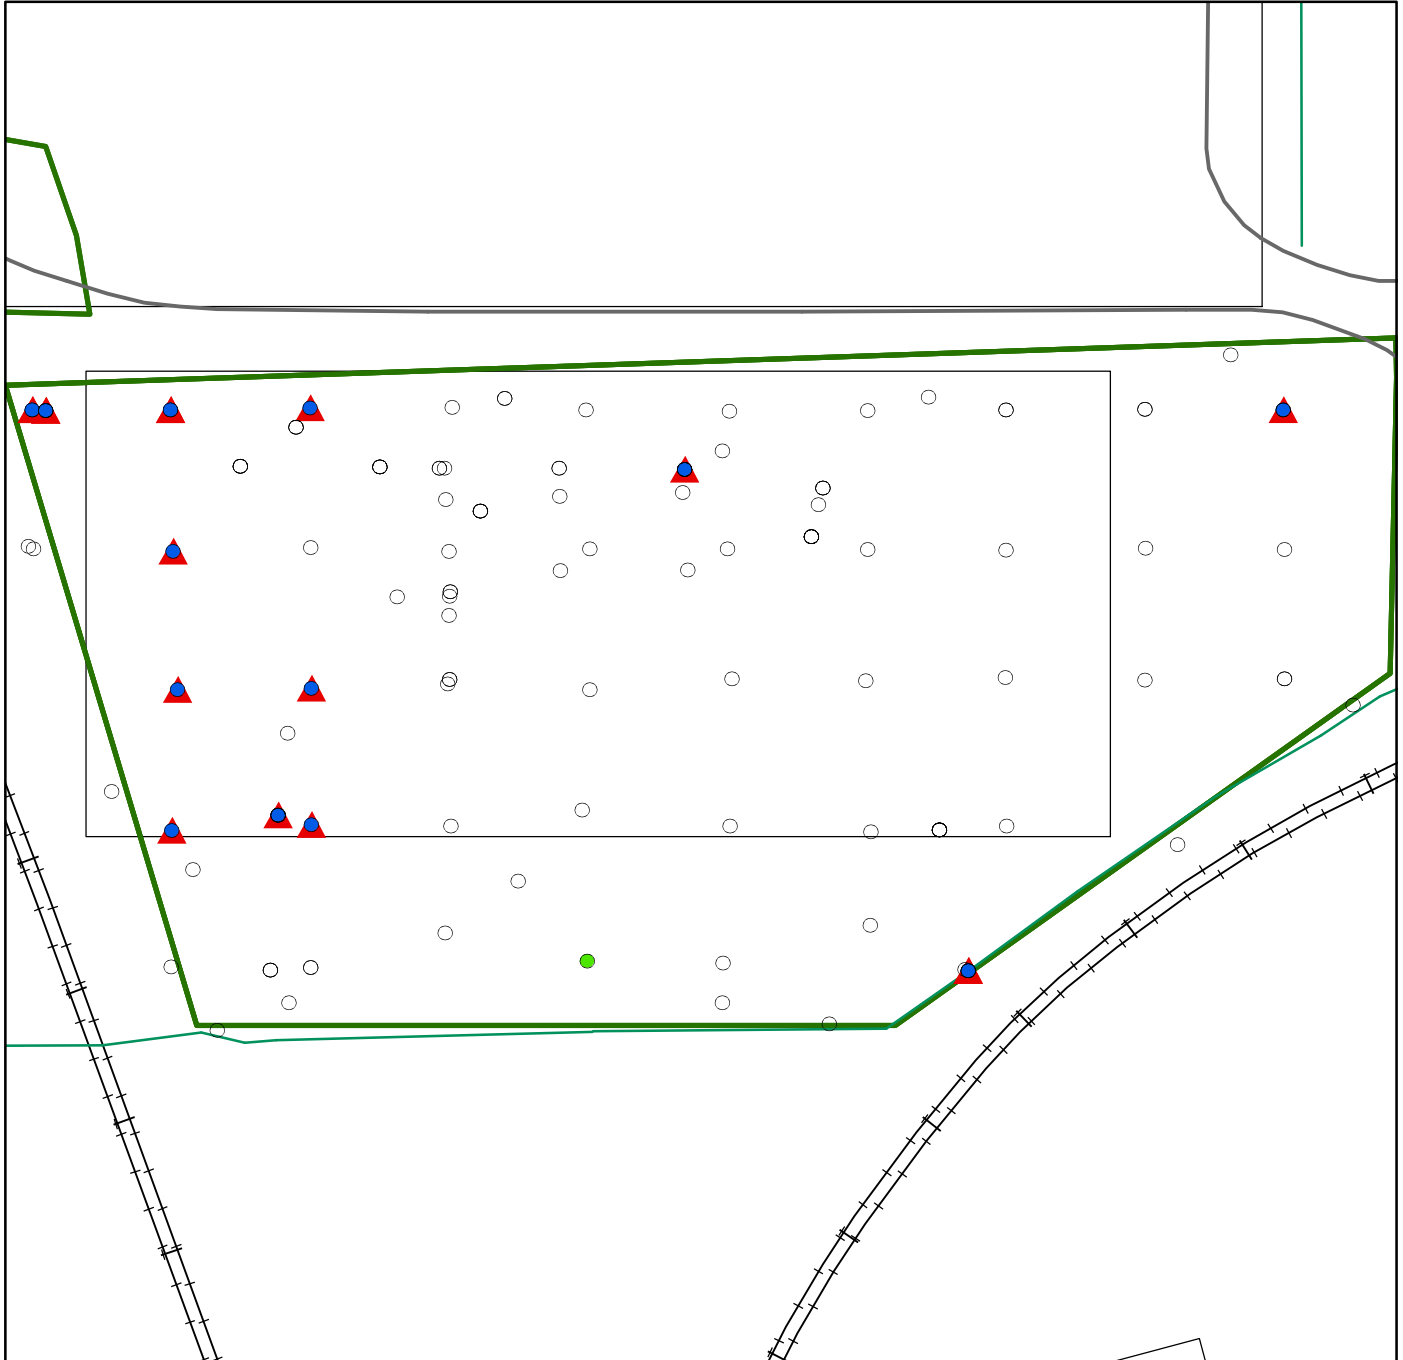

SWMU 001

Legend

- DETECT GREATER THAN ACTION LEVEL
- DETECT GREATER THAN NO ACTION LEVEL
LESS THAN ACTION LEVEL
- DETECT LESS THAN NO ACTION LEVEL
- ▲ DETECT GREATER THAN BACKGROUND
- NONDETECT

Risk-based action and no action levels taken from
DOE 2001 for the Industrial Worker scenario.
Background values from DOE 2001.