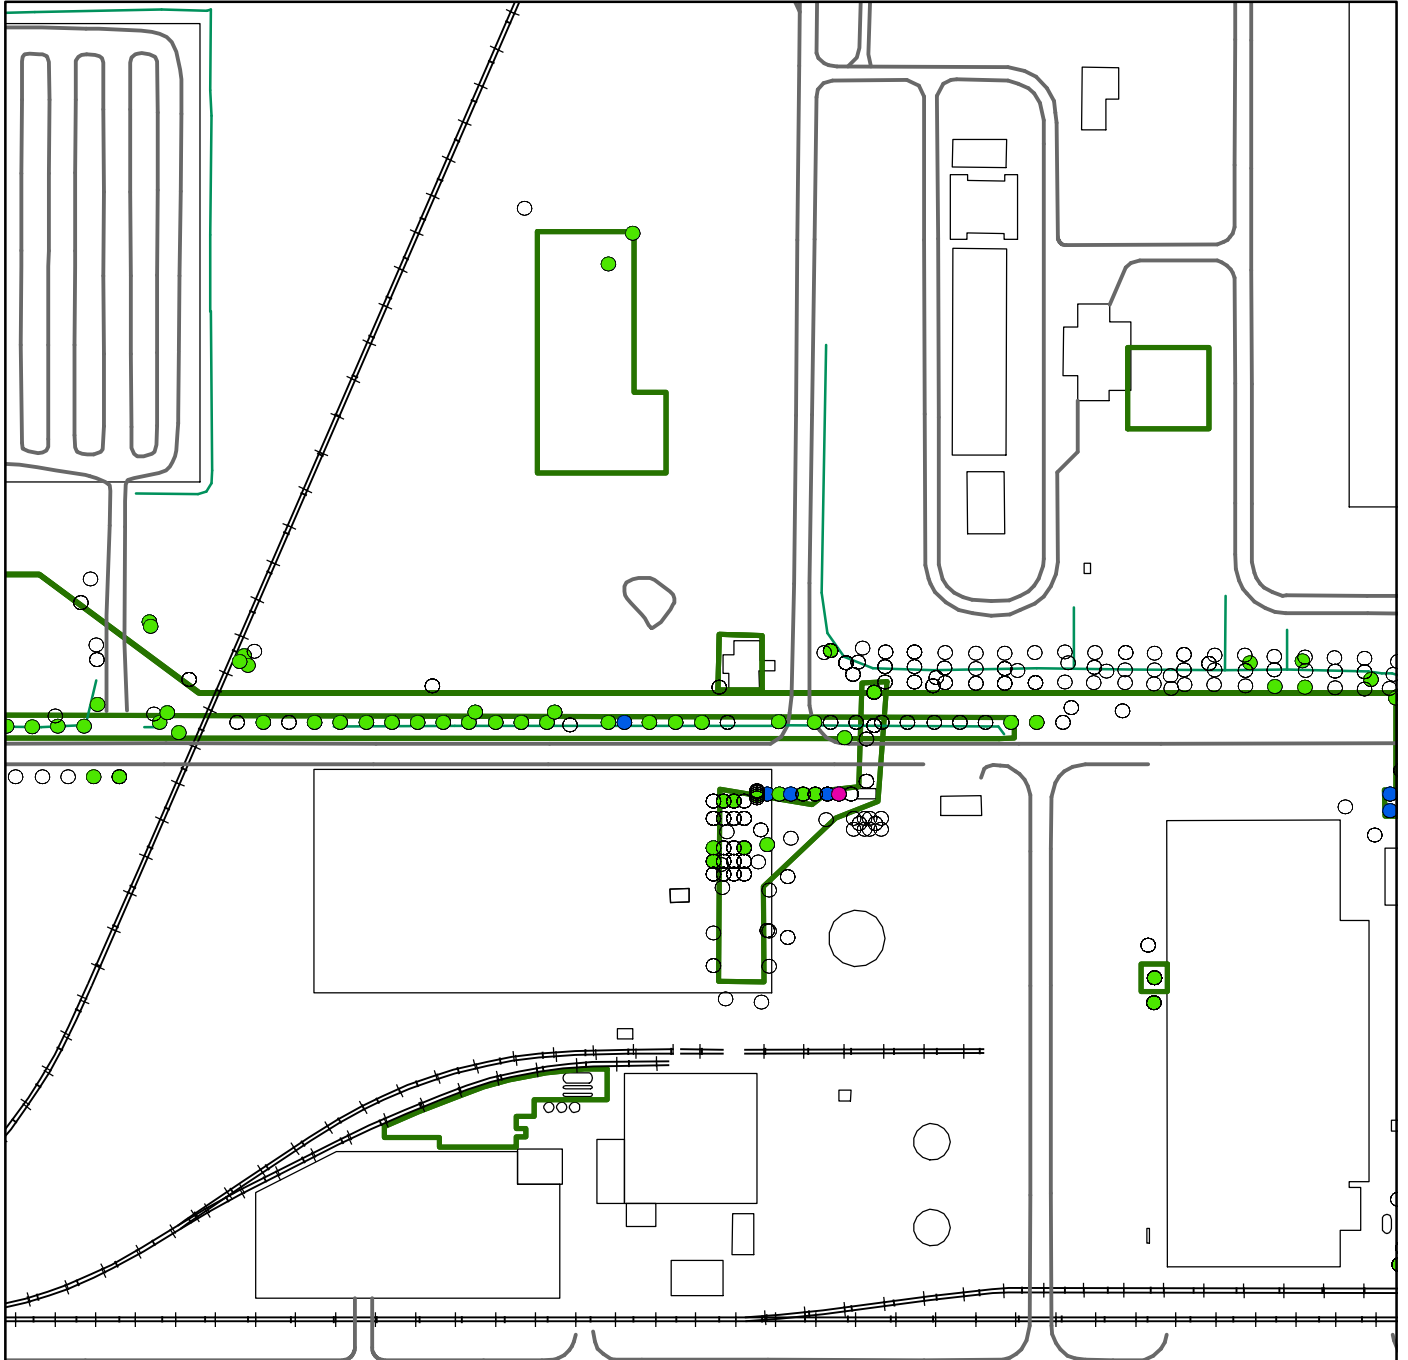

SWMU 026

Legend

- DETECT GREATER THAN ACTION LEVEL
- DETECT GREATER THAN NO ACTION LEVEL
  LESS THAN ACTION LEVEL
- DETECT LESS THAN NO ACTION LEVEL
- ▲ DETECT GREATER THAN BACKGROUND
- NONDETECT

Risk-based action and no action levels taken from
DOE 2001 for the Industrial Worker scenario.
Background values from DOE 2001.

030609020
Feet

PCB, Total