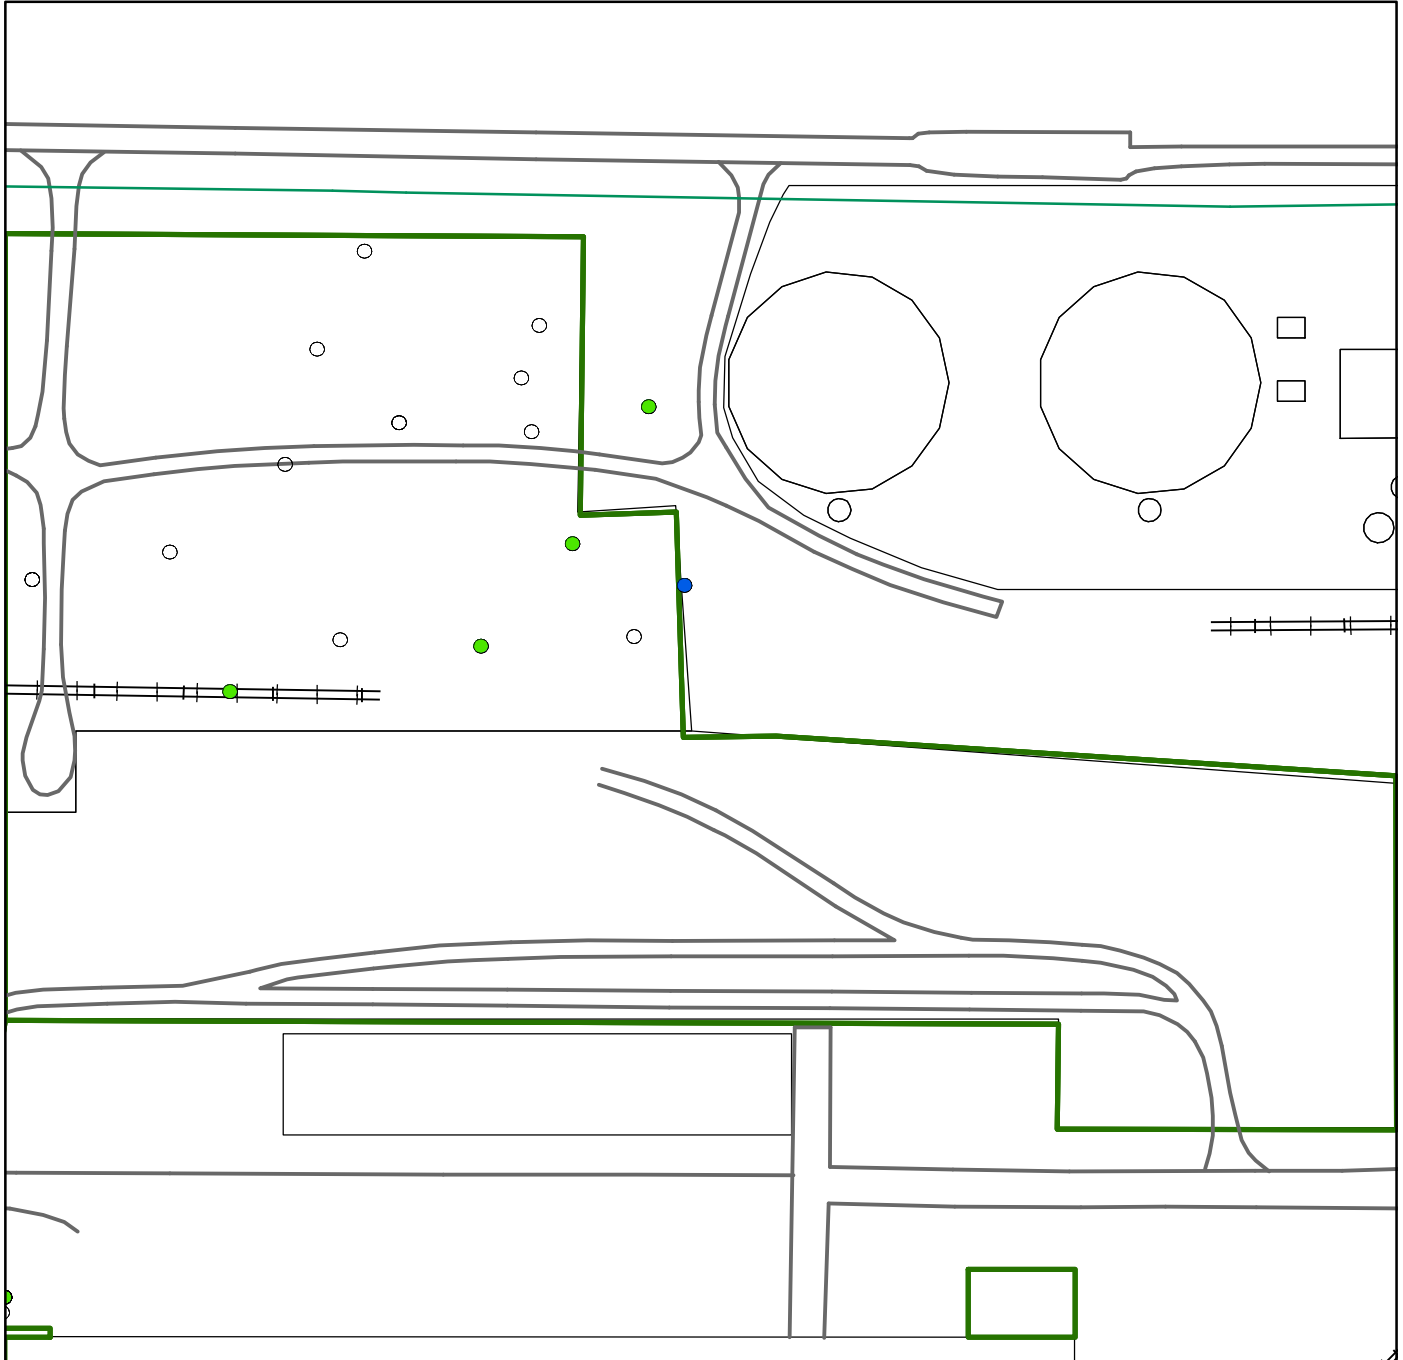

SWMU 015

Legend

- DETECT GREATER THAN ACTION LEVEL
- DETECT GREATER THAN NO ACTION LEVEL
  LESS THAN ACTION LEVEL
- DETECT LESS THAN NO ACTION LEVEL
- ▲ DETECT GREATER THAN BACKGROUND
- NONDETECT

Risk-based action and no action levels taken from
DOE 2001 for the Industrial Worker scenario.
Background values from DOE 2001.

0 20 40 60 80
Feet

PCB, Total