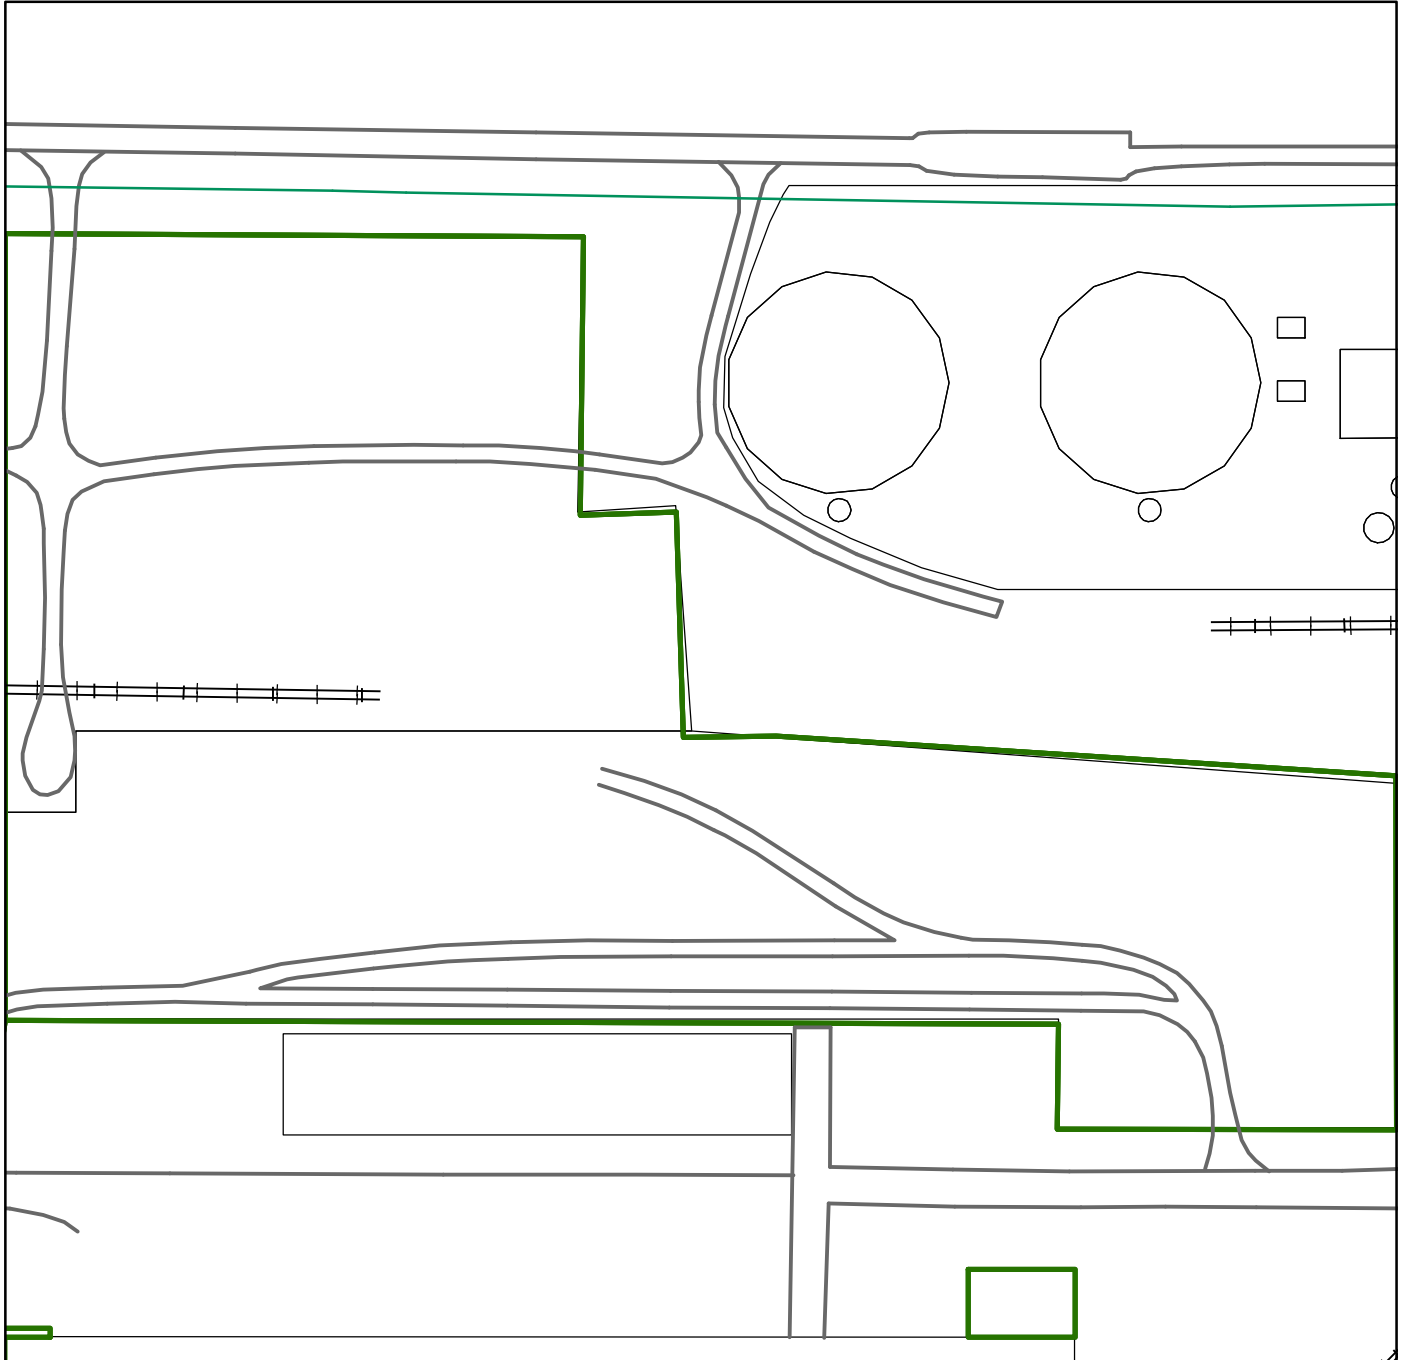

SWMU 015

Legend

- DETECT GREATER THAN ACTION LEVEL
- DETECT GREATER THAN NO ACTION LEVEL
  LESS THAN ACTION LEVEL
- DETECT LESS THAN NO ACTION LEVEL
- ▲ DETECT GREATER THAN BACKGROUND
- NONDETECT

Risk-based action and no action levels taken from
DOE 2001 for the Industrial Worker scenario.
Background values from DOE 2001.

0 20 40 60 80
Feet

PCB-1248